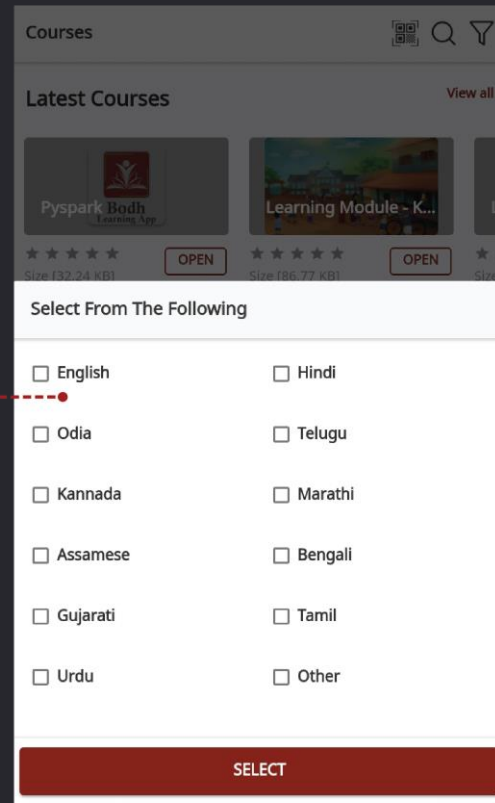

### **A possible use case:**

As a School Leader with the ease of a single scan you will be able to access different learning resources. Example quiz, fast fact etc.

Click on the QR Code icon

Scan the code and access the content.

## **What's new?**

ShikshaLokam Platform and Bodh App supports content in 11 different languages.

### **A possible use case:**

A user can select the language of the content using the filter option.

Click on the Filter Icon

Select the language you want to continue with.

# 3. Guest sign-in