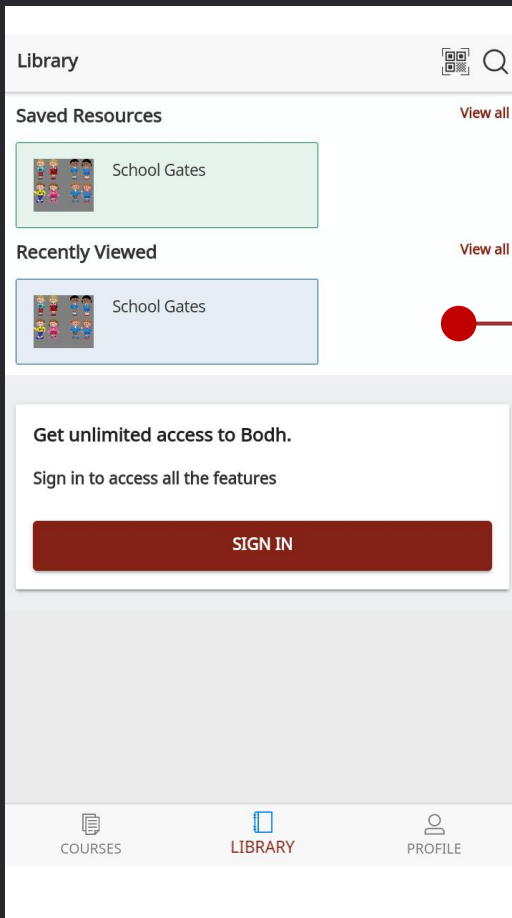

You can see the resources without signing in.