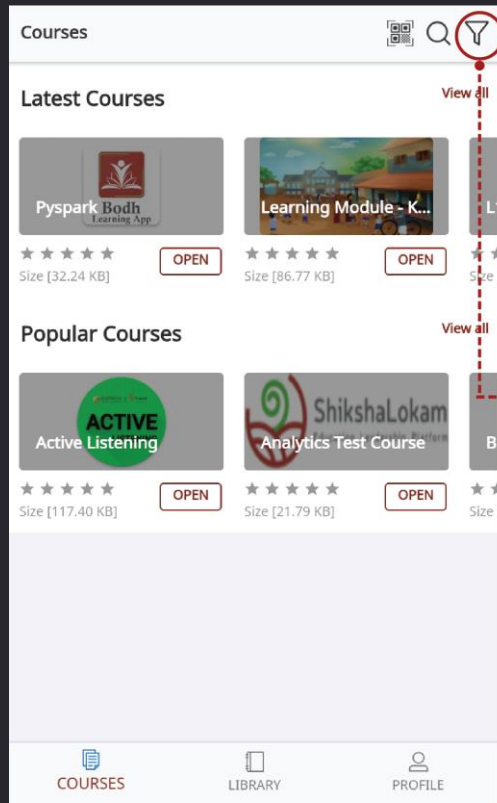

Click on the Filter Icon