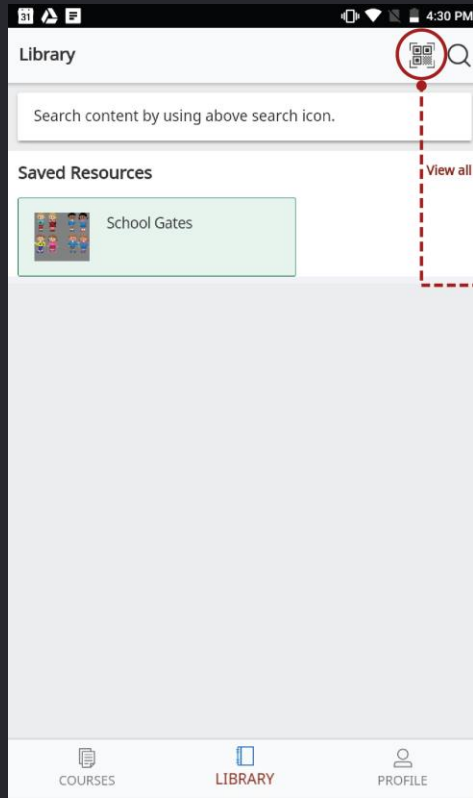

# 1. QR Code

## **What's new?**

This feature displays a QR code. When you can scan the code it leads you to the content page.

### **A possible use case:**

As a School Leader with the ease of a single scan you will be able to access different learning resources. Example quiz, fast fact etc.

Click on the QR Code icon

Scan the code and access the content.