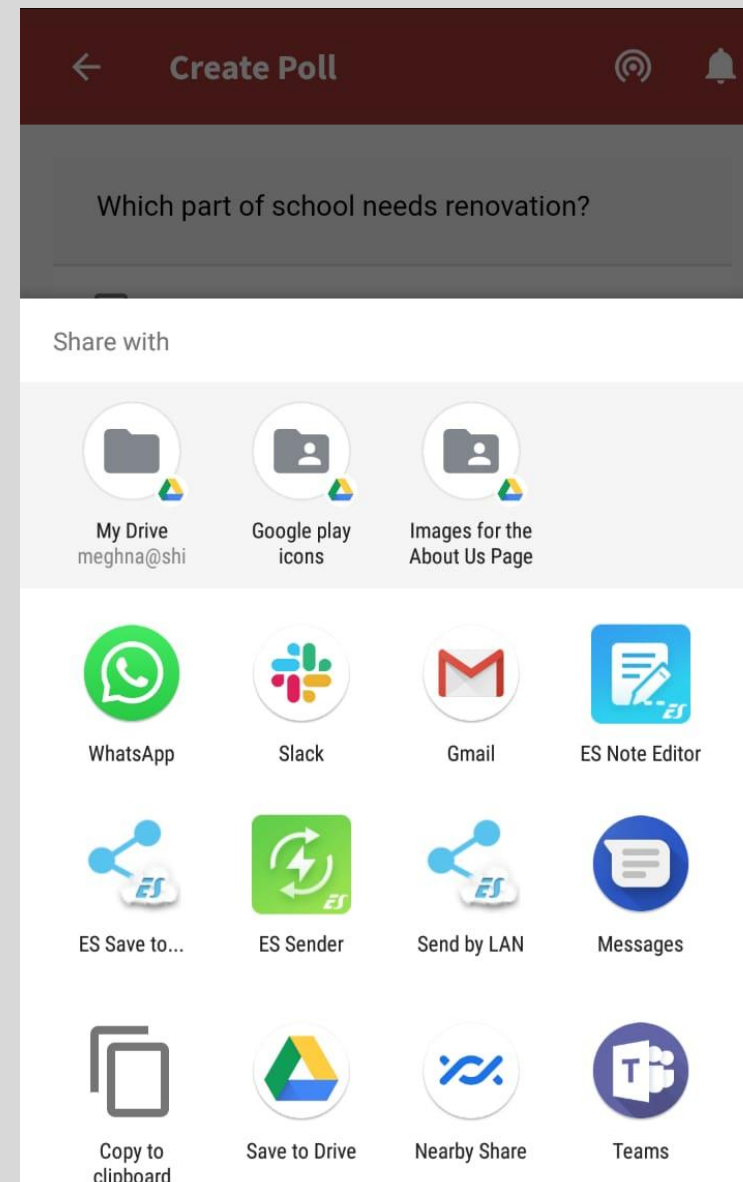

Samiksha

Android Version 3.0.4

Release Note August 2020

ShikshaLokam
Education Leadership Platform

1.

Polls

Choose Polls from menu

Fill all the Details, Choose response type that you want

After you see a preview of your Poll, click on share.

If you press 'Cancel' You will go on editing page, If you click 'Yes'

Poll can be shared through any of the mediums

← Take Poll  

Which part of school needs renovation?