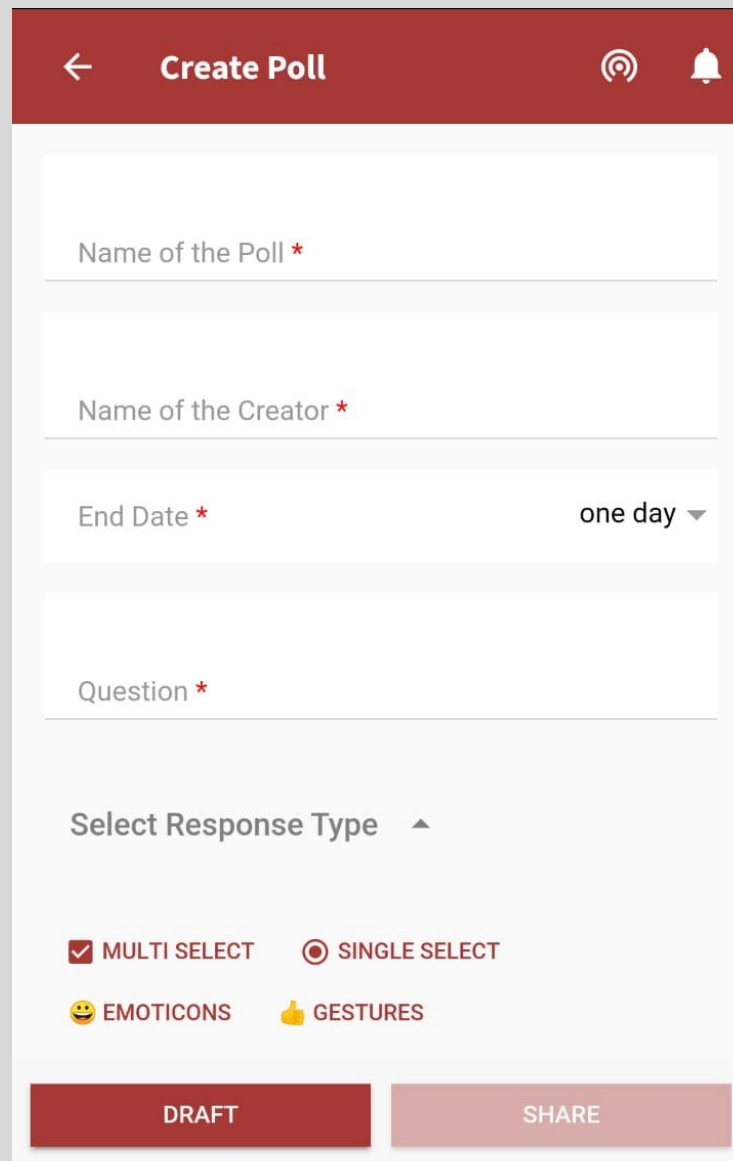

Samiksha

Android Version 3.0.4

Release Note August 2020

ShikshaLokam
Education Leadership Platform

1.

Polls

Choose Polls from menu

Fill all the Details, Choose response type that you want

After you see a preview of your Poll, click on share.

If you press 'Cancel' You will go on editing page, If you click 'Yes'

Poll can be shared through any of the mediums

← Take Poll  

Which part of school needs renovation?