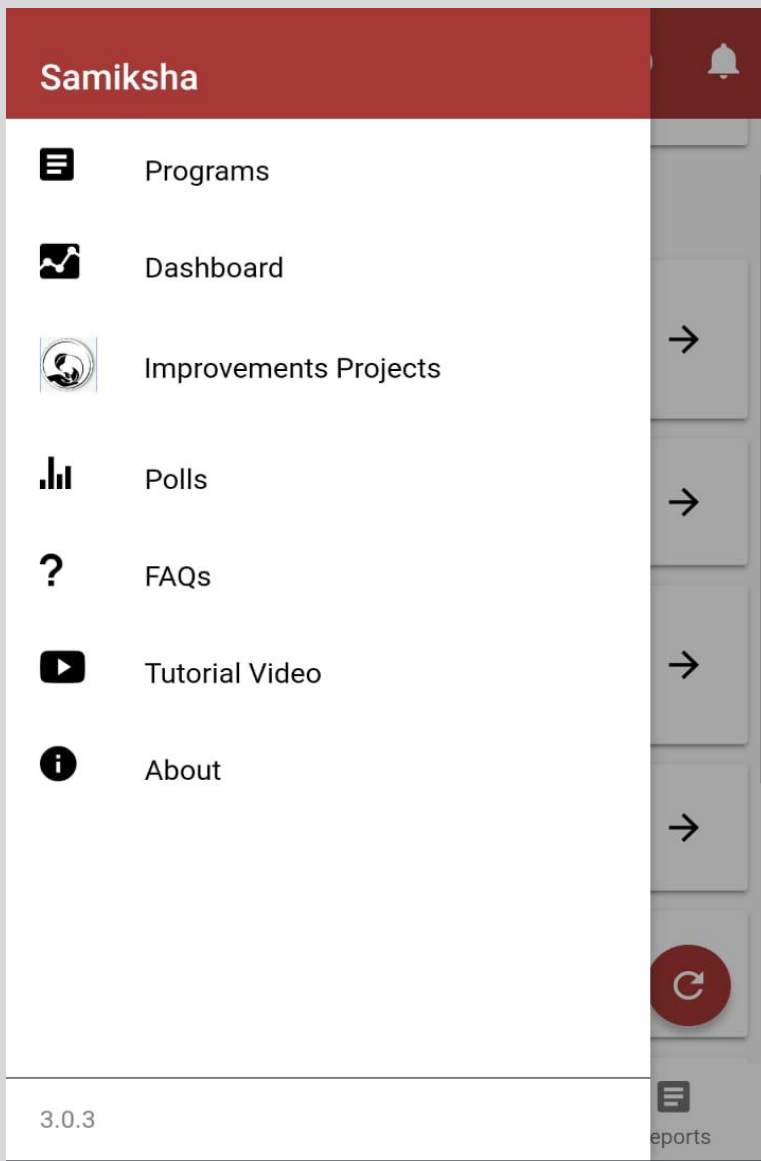

Samiksha

Android Version 3.0.4

Release Note August 2020

ShikshaLokam
Education Leadership Platform

1.

Polls

Choose Polls from menu

Fill all the Details, Choose response type that you want

After you see a preview of your Poll, click on share.

If you press 'Cancel' You will go on editing page, If you click 'Yes'

Poll can be shared through any of the mediums

← Take Poll  

Which part of school needs renovation?