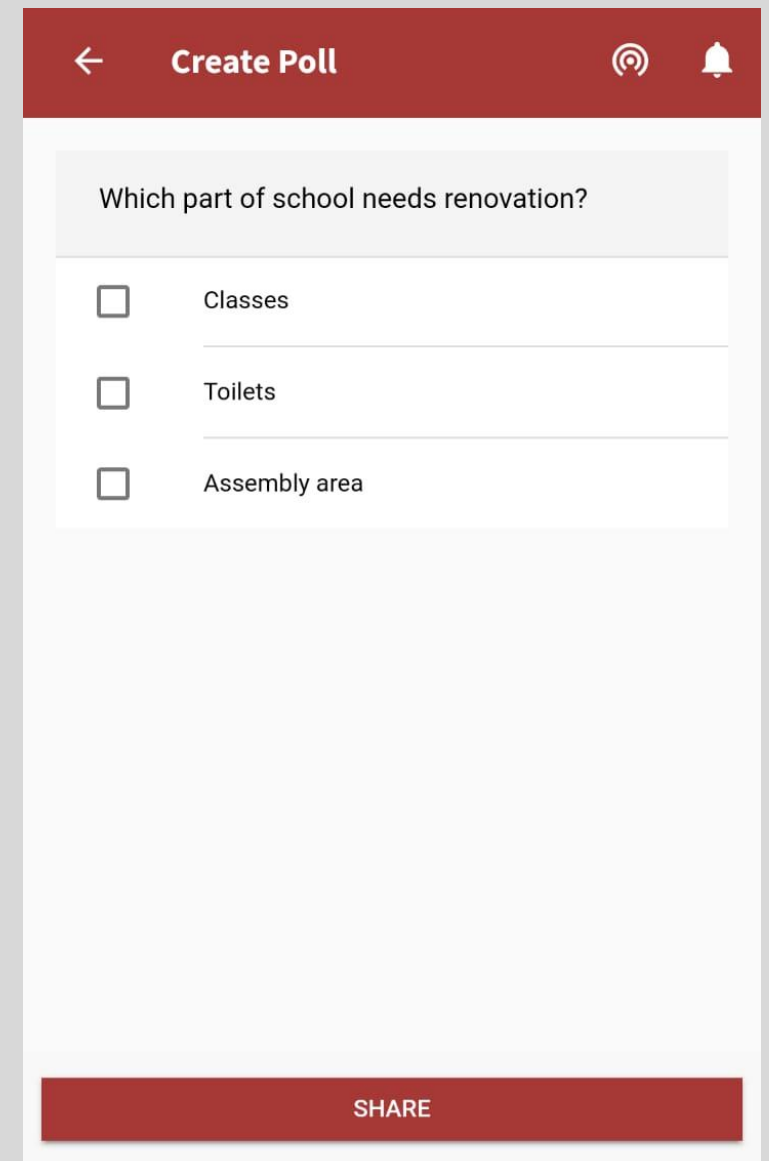

Samiksha

Android Version 3.0.4

Release Note August 2020

ShikshaLokam
Education Leadership Platform

1.

Polls

Choose Polls from menu

Fill all the Details, Choose response type that you want

After you see a preview of your Poll, click on share.

If you press 'Cancel' You will go on editing page, If you click 'Yes'

Poll can be shared through any of the mediums

← Take Poll  

Which part of school needs renovation?

- Classes
- Toilets
- Assembly area

[SUBMIT RESPONSE](#)

The participants will come to this page after clicking, If they don't have Samiksha, they will be taken to playstore

As you choose your response and click on 'submit response', this message will come